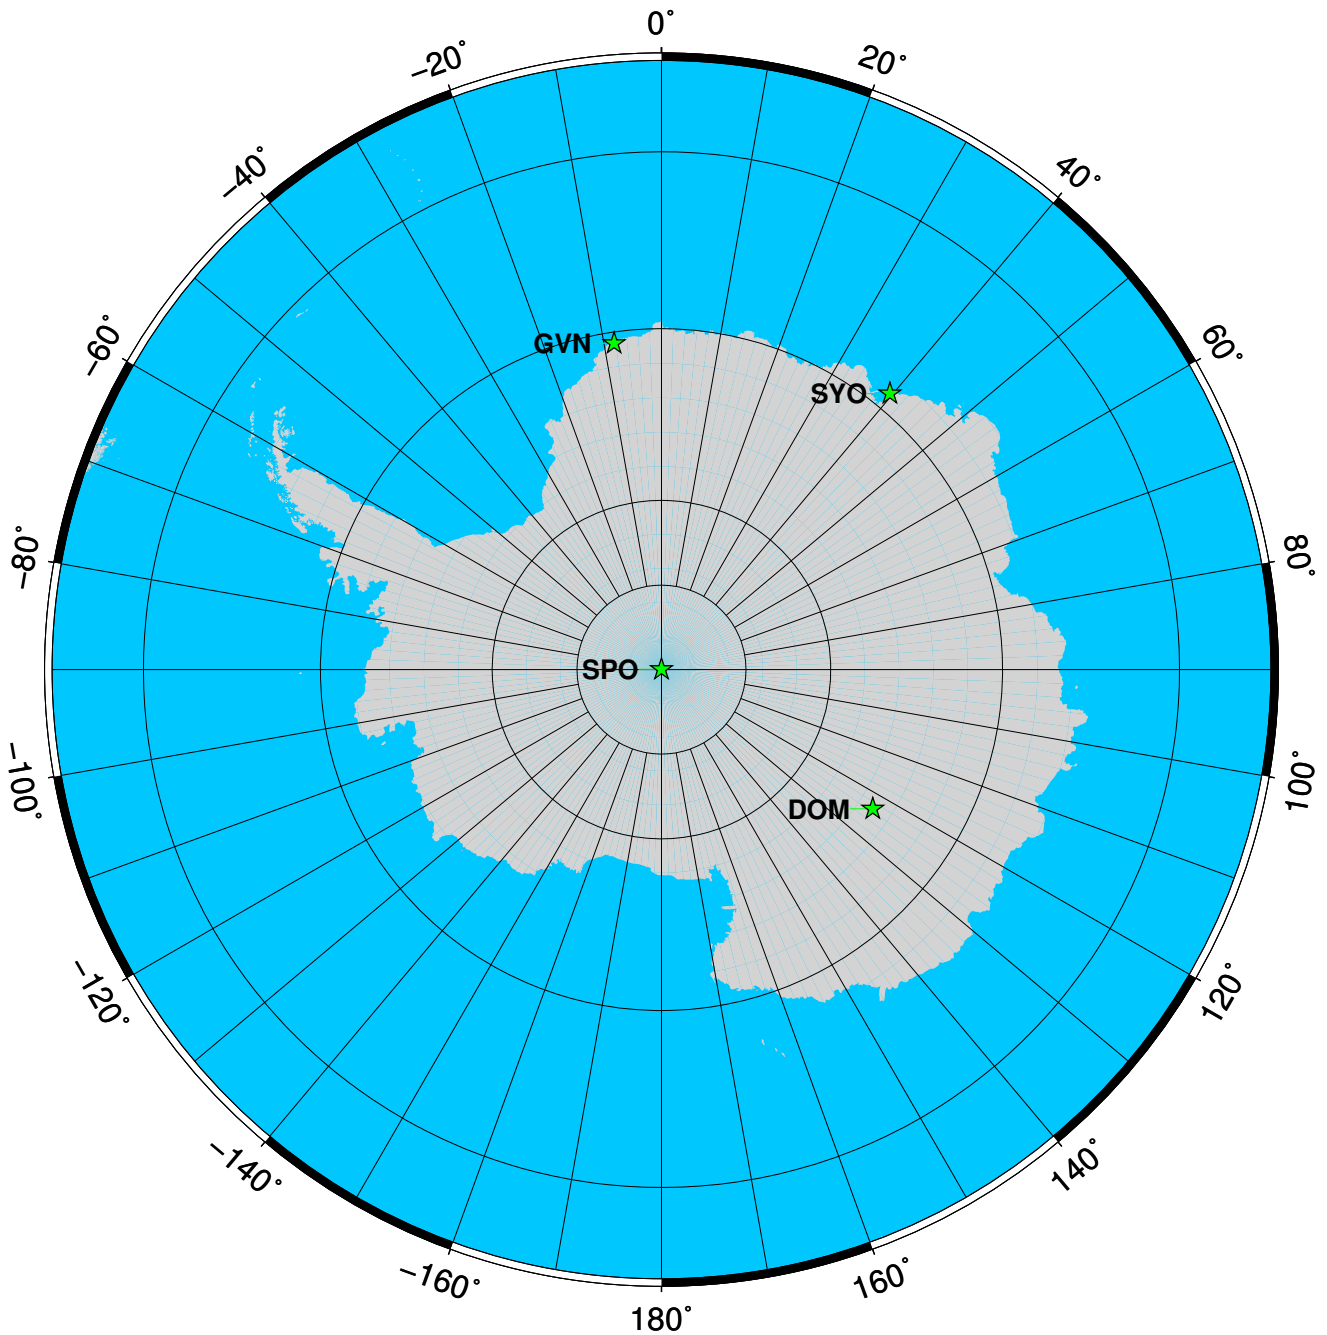

# Running, planned, and closed BSRN Stations, May 2017

ALFRED-WEGENER-INSTITUT  
HELMHOLTZ-ZENTRUM FÜR POLAR-  
UND MEERESFORSCHUNG