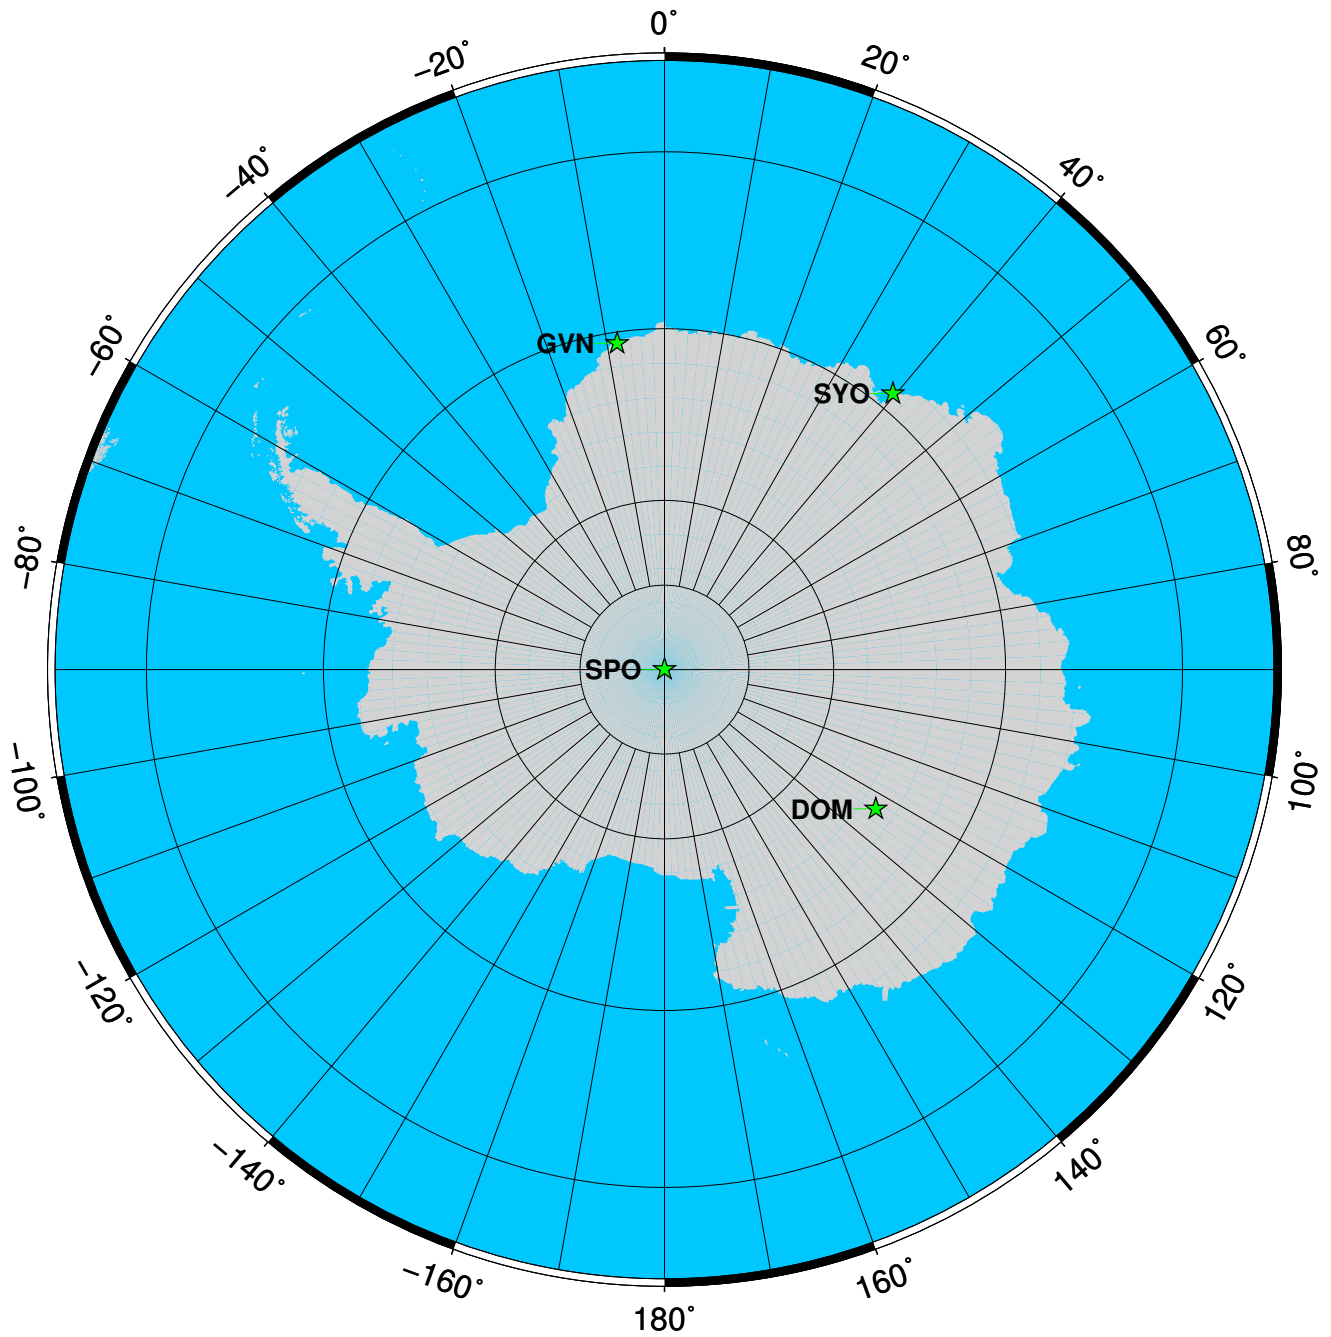

Running, planned, and closed BSRN Stations, December 2017

ALFRED-WEGENER-INSTITUT
HELMHOLTZ-ZENTRUM FÜR POLAR-
UND MEERESFORSCHUNG