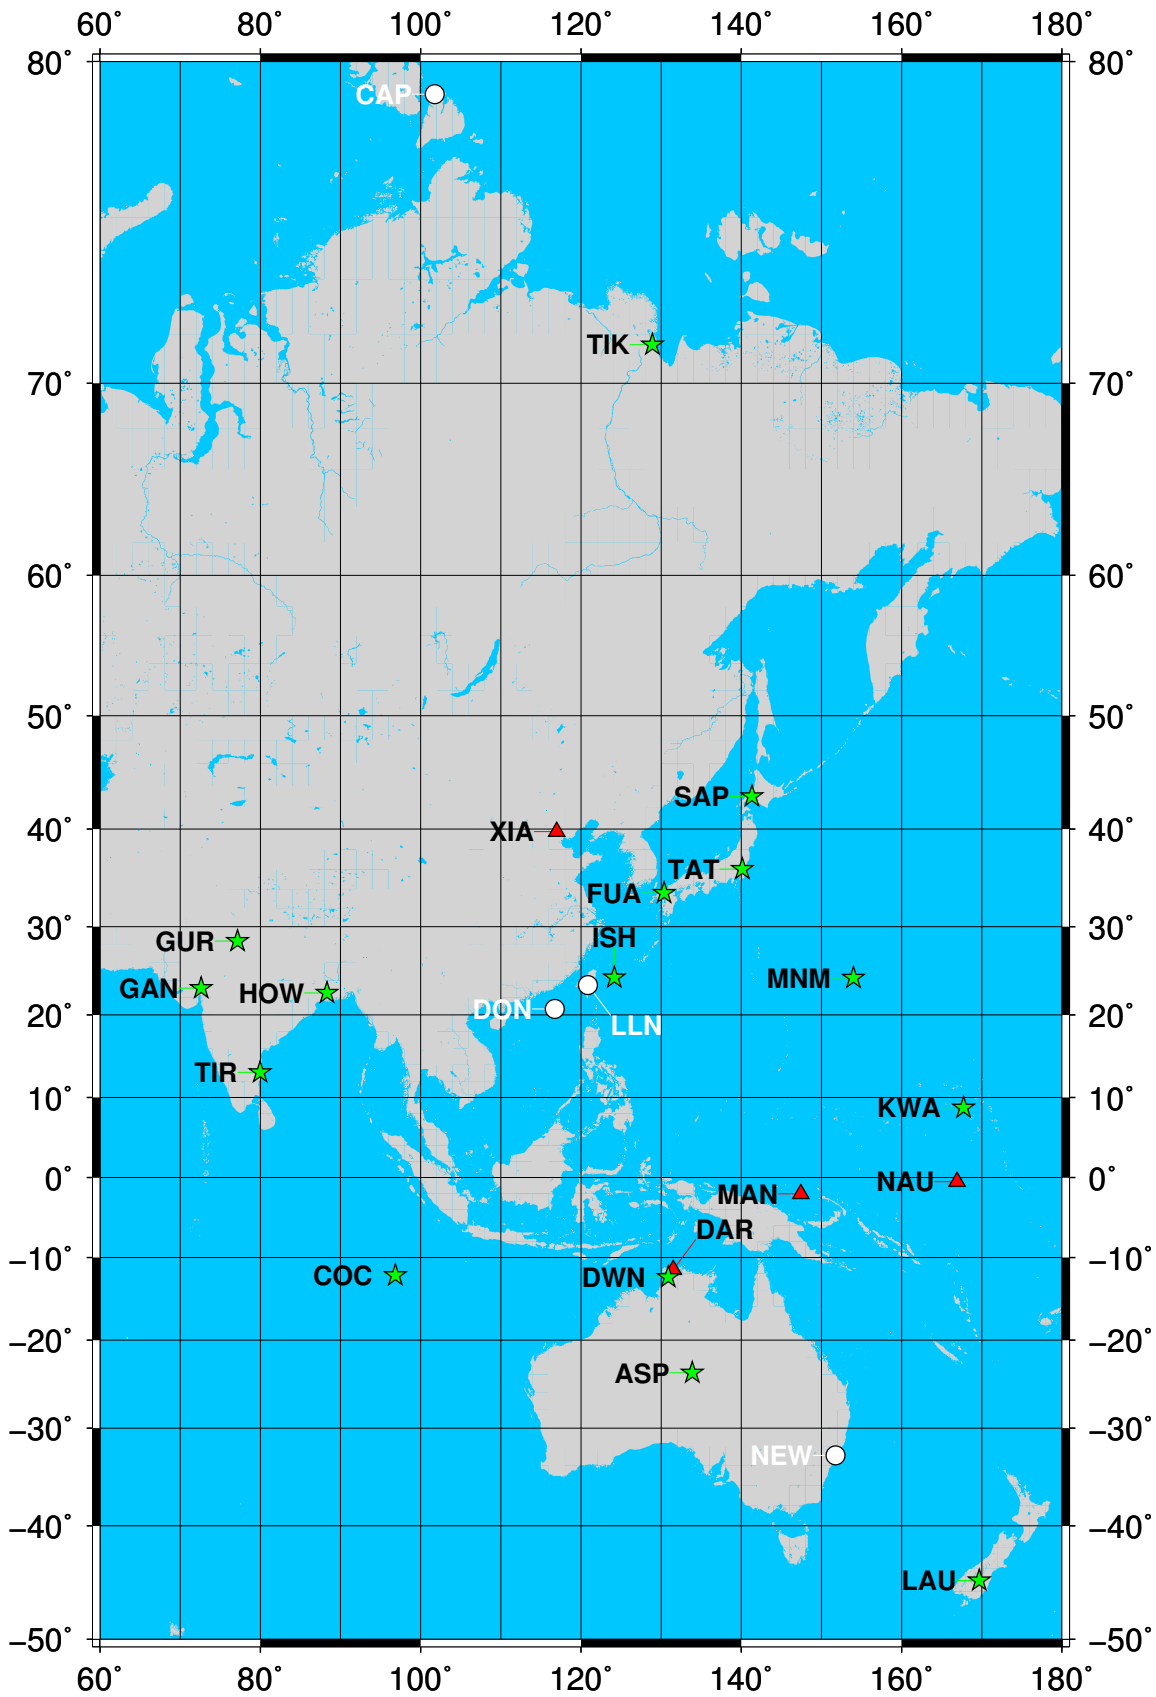

Running, planned, and closed BSRN Stations, April 2018

Stations

- ★ Running
- Inactive
- ▲ Closed
- Candidate