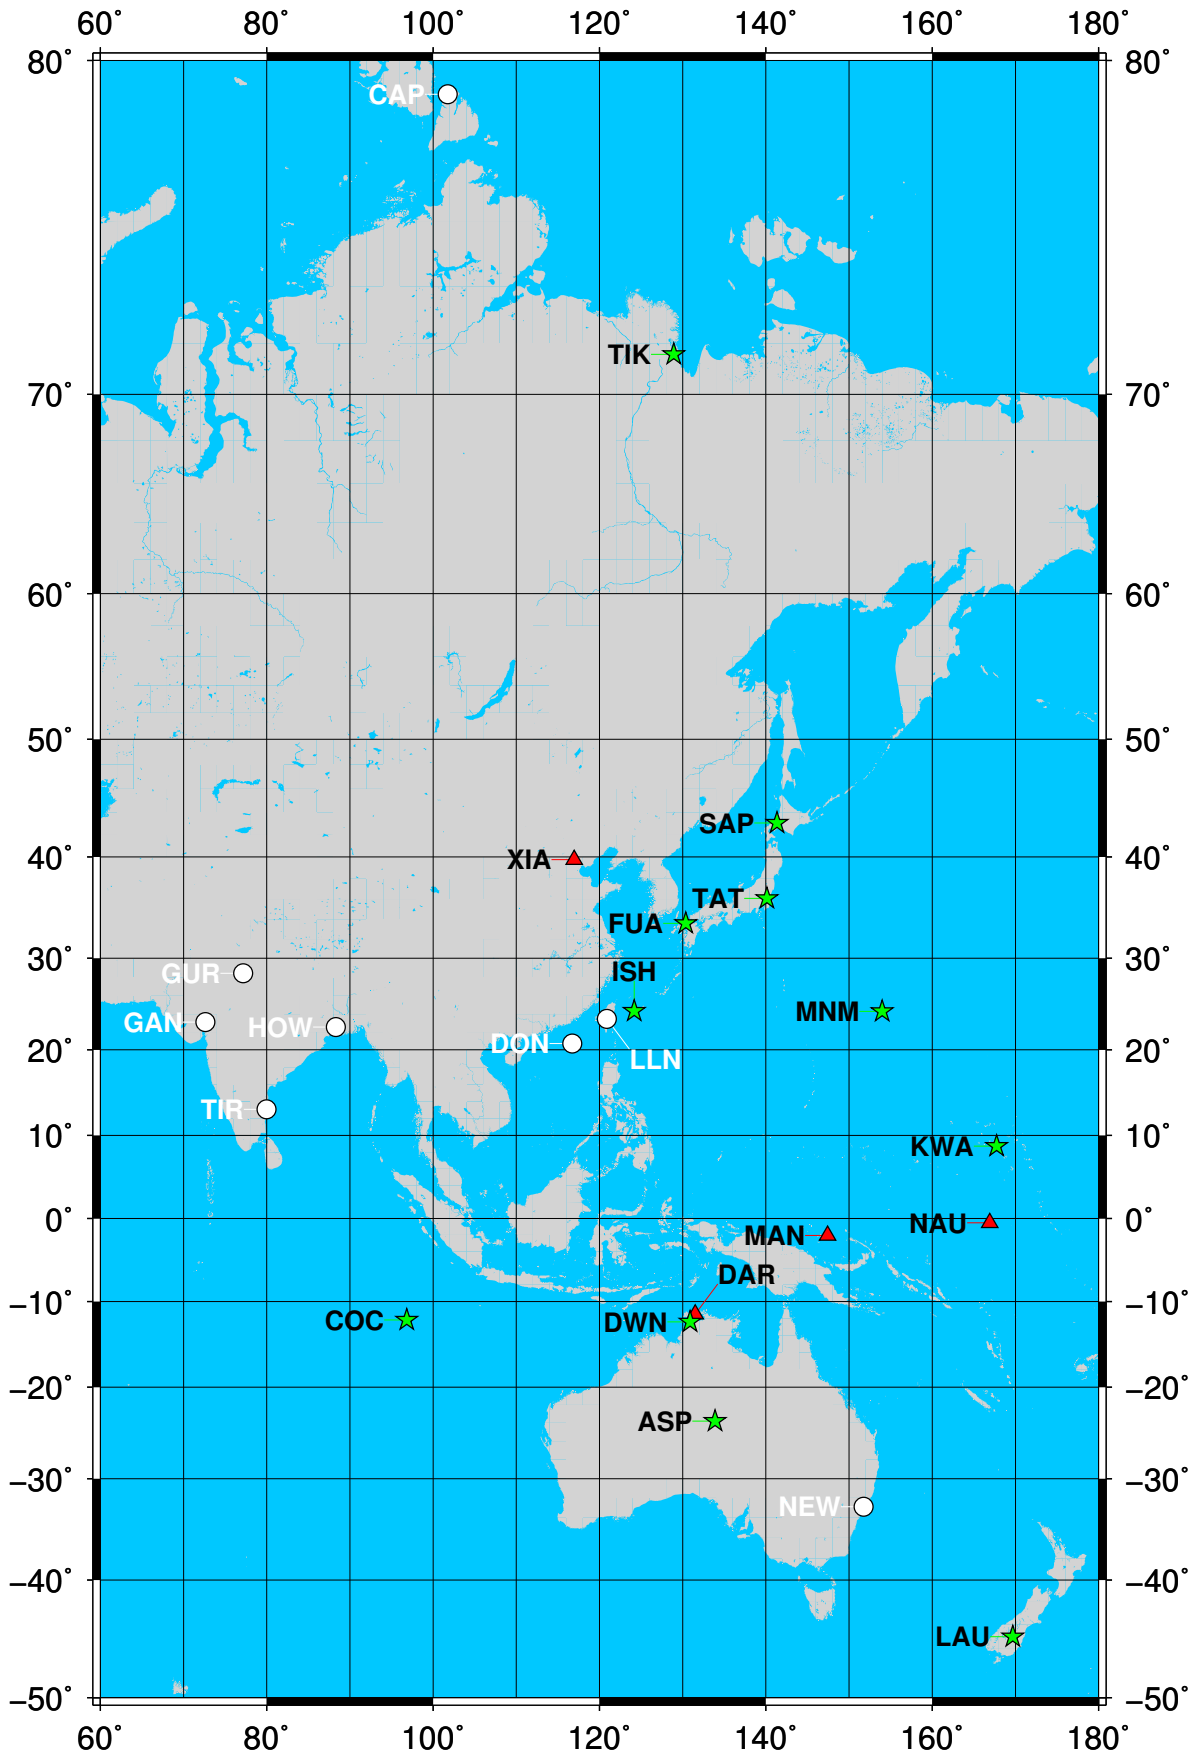

Running, planned, and closed BSRN Stations, May 2017

Stations

- ★ Running
- Inactive
- ▲ Closed
- Candidate