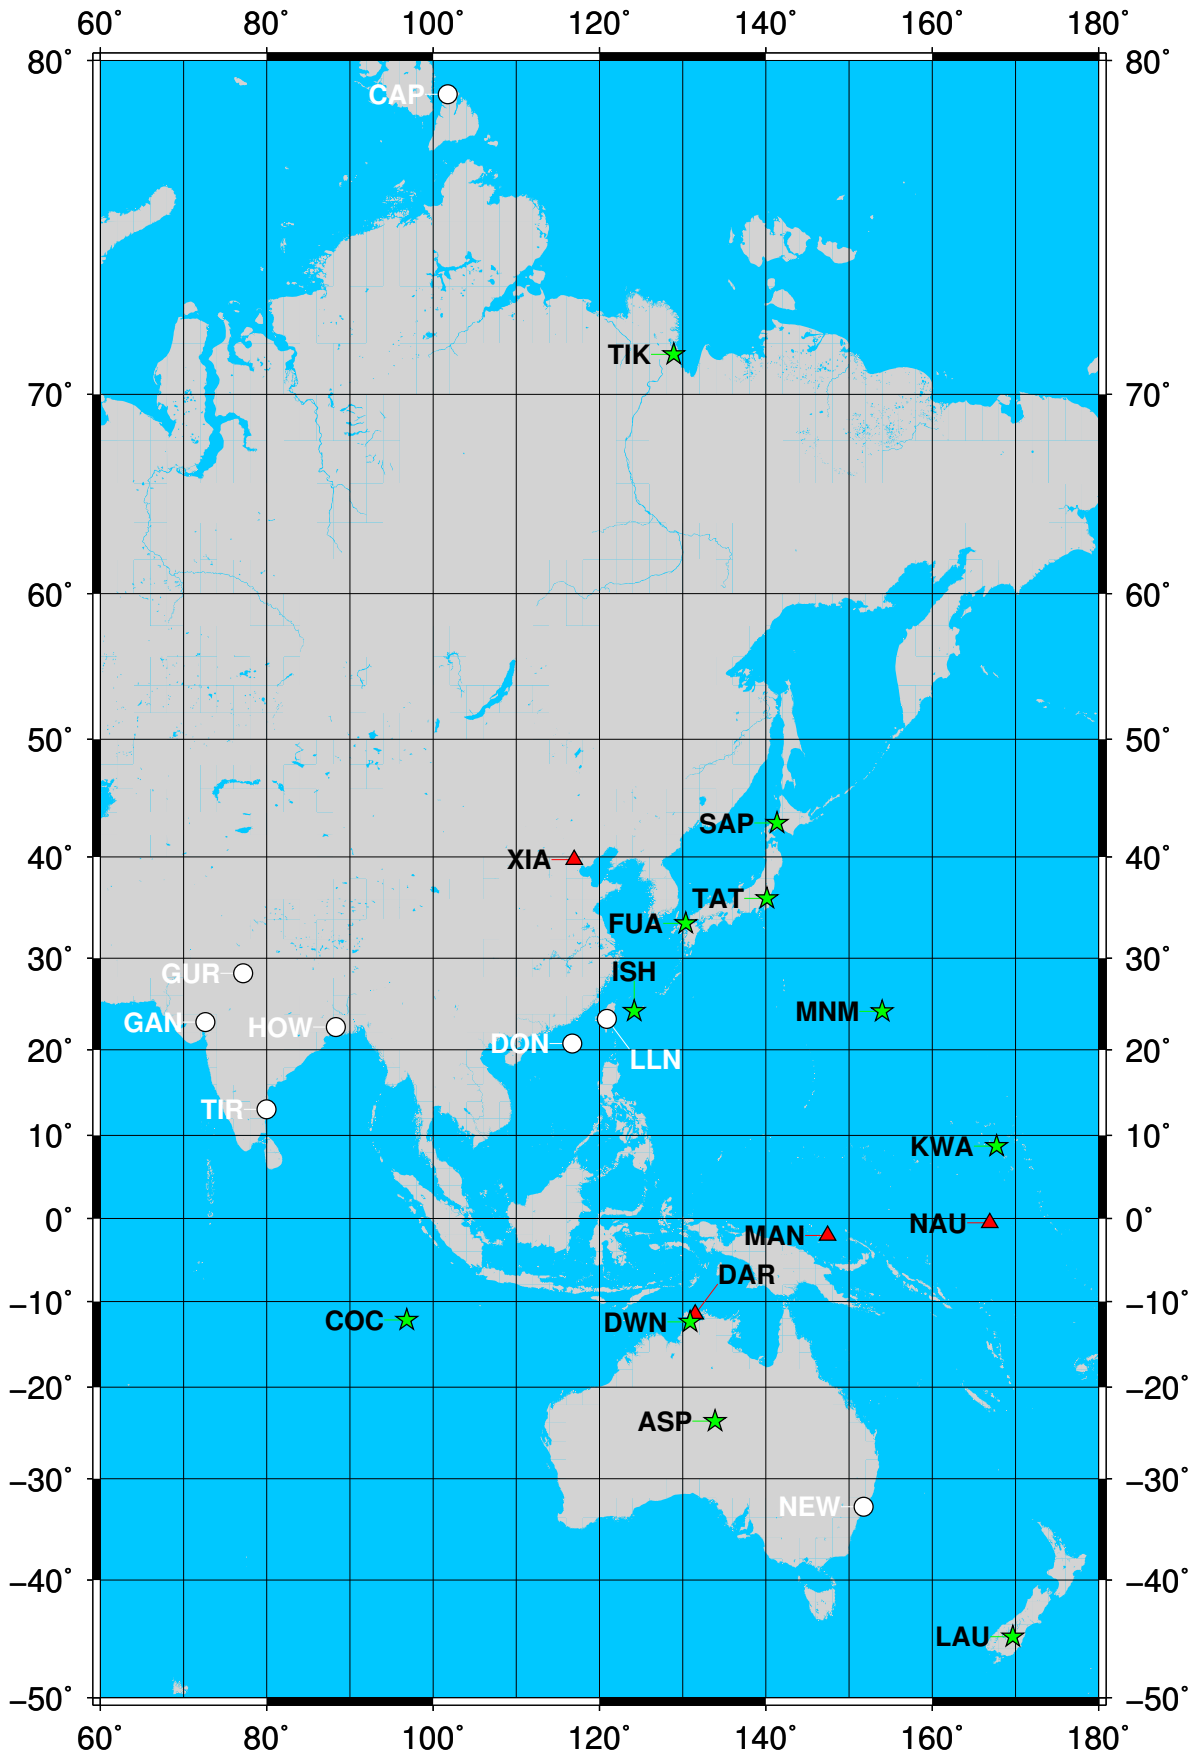

Running, planned, and closed BSRN Stations, December 2017

Stations

- ★ Running
- Inactive
- ▲ Closed
- Candidate

ALFRED-WEGENER-INSTITUT
HELMHOLTZ-ZENTRUM FÜR POLAR-
UND MEERESFORSCHUNG