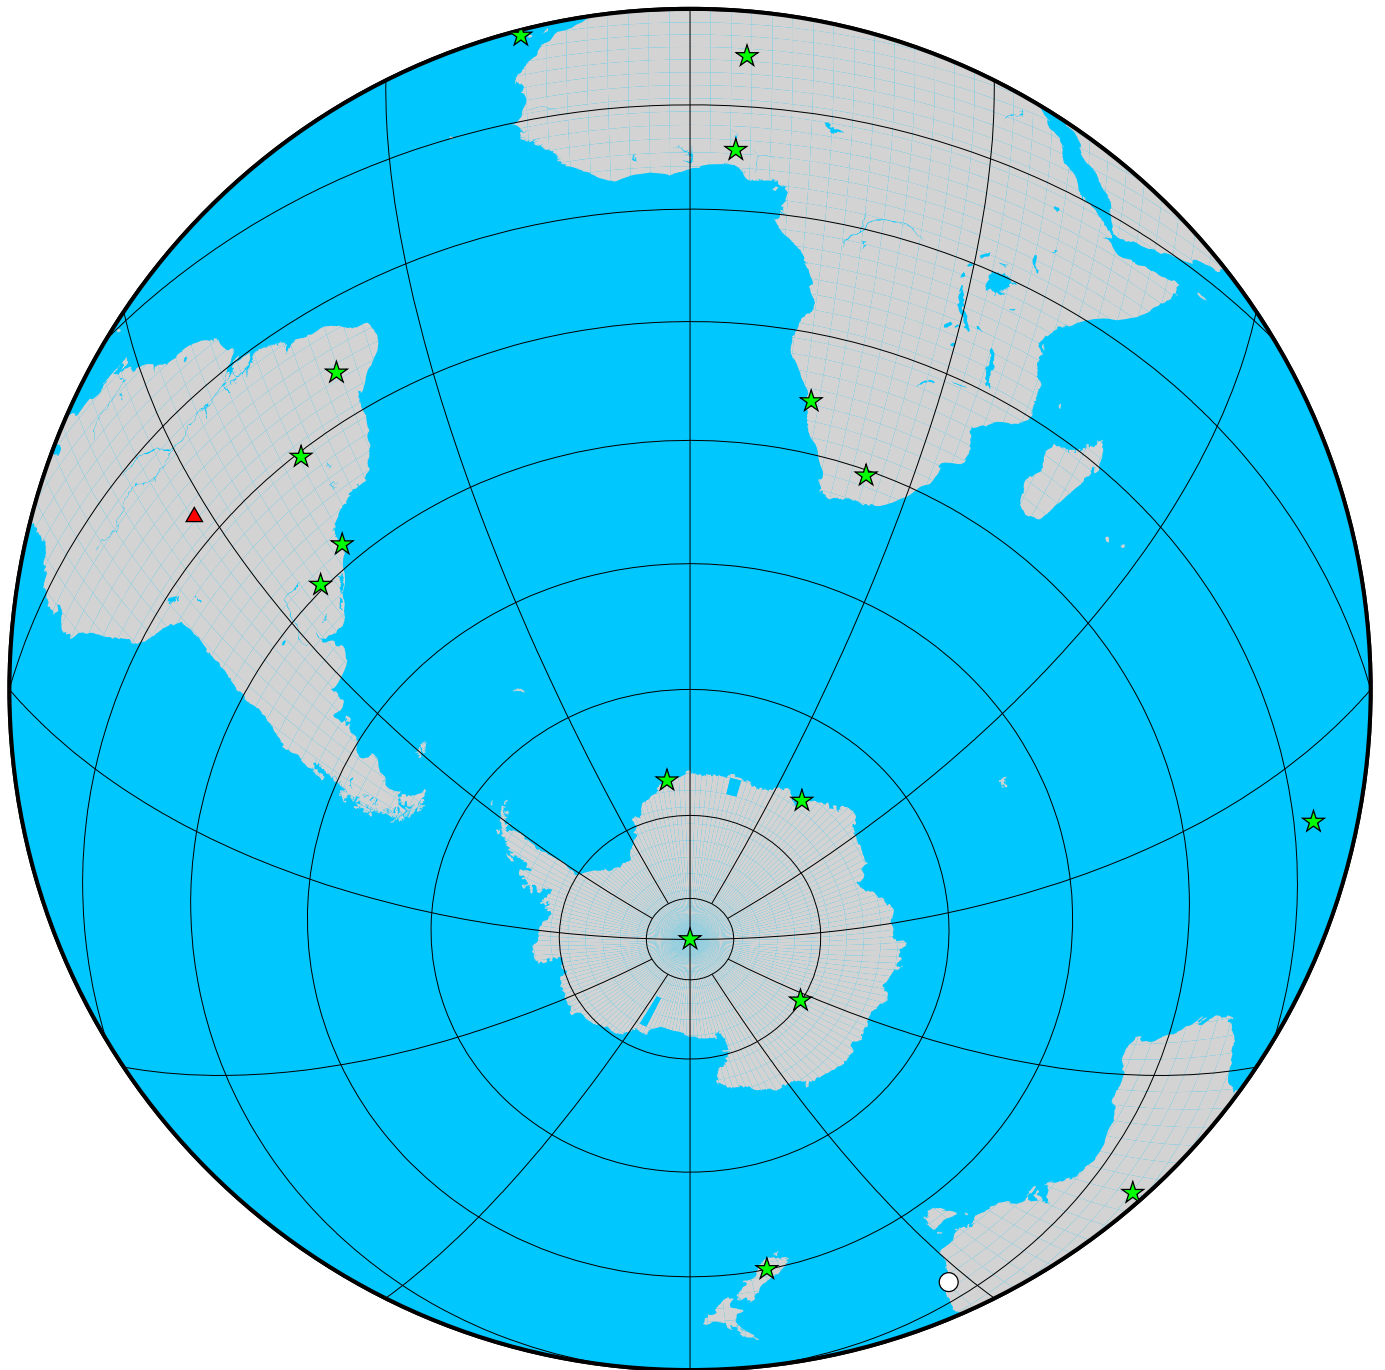

Running, planned, and closed BSRN Stations, April 2018

Stations	
★	Running
■	Inactive
▲	Closed
○	Candidate

ALFRED-WEGENER-INSTITUT
HELMHOLTZ-ZENTRUM FÜR POLAR-
UND MEERESFORSCHUNG