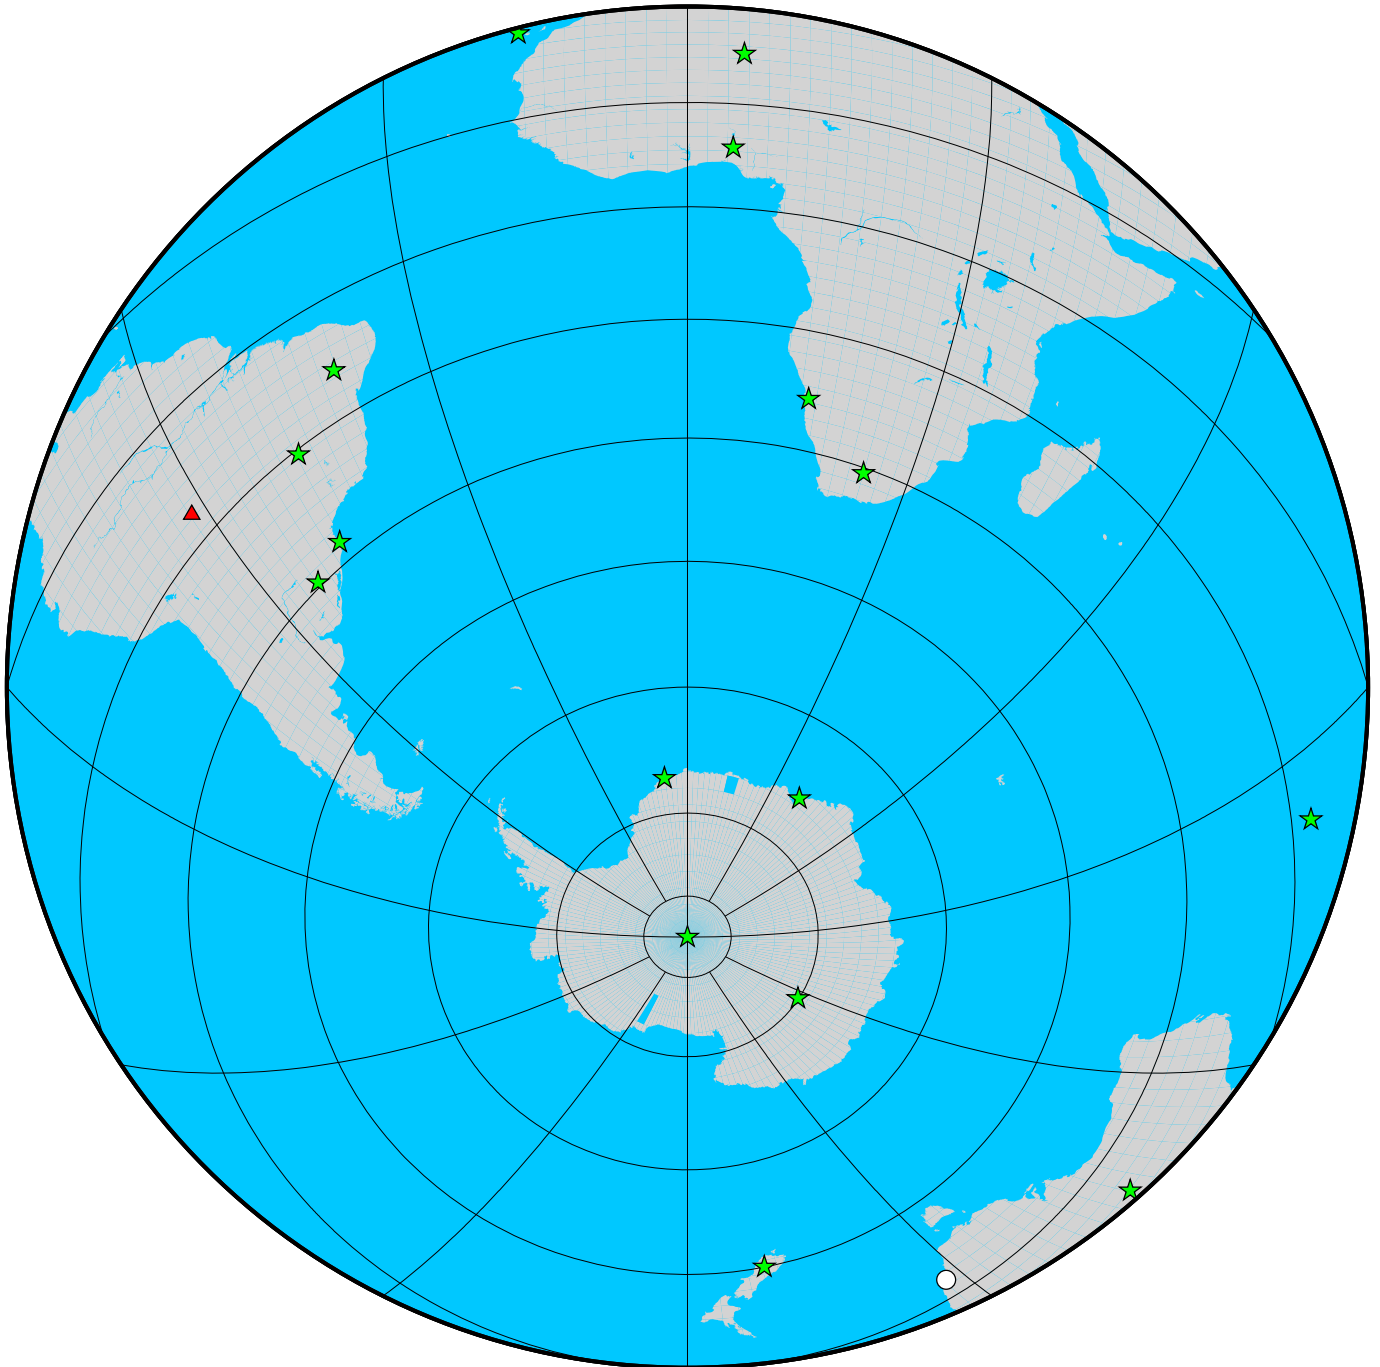

# Running, planned, and closed BSRN Stations, May 2017

Stations	
★	Running
■	Inactive
▲	Closed
○	Candidate

ALFRED-WEGENER-INSTITUT  
HELMHOLTZ-ZENTRUM FÜR POLAR-  
UND MEERESFORSCHUNG