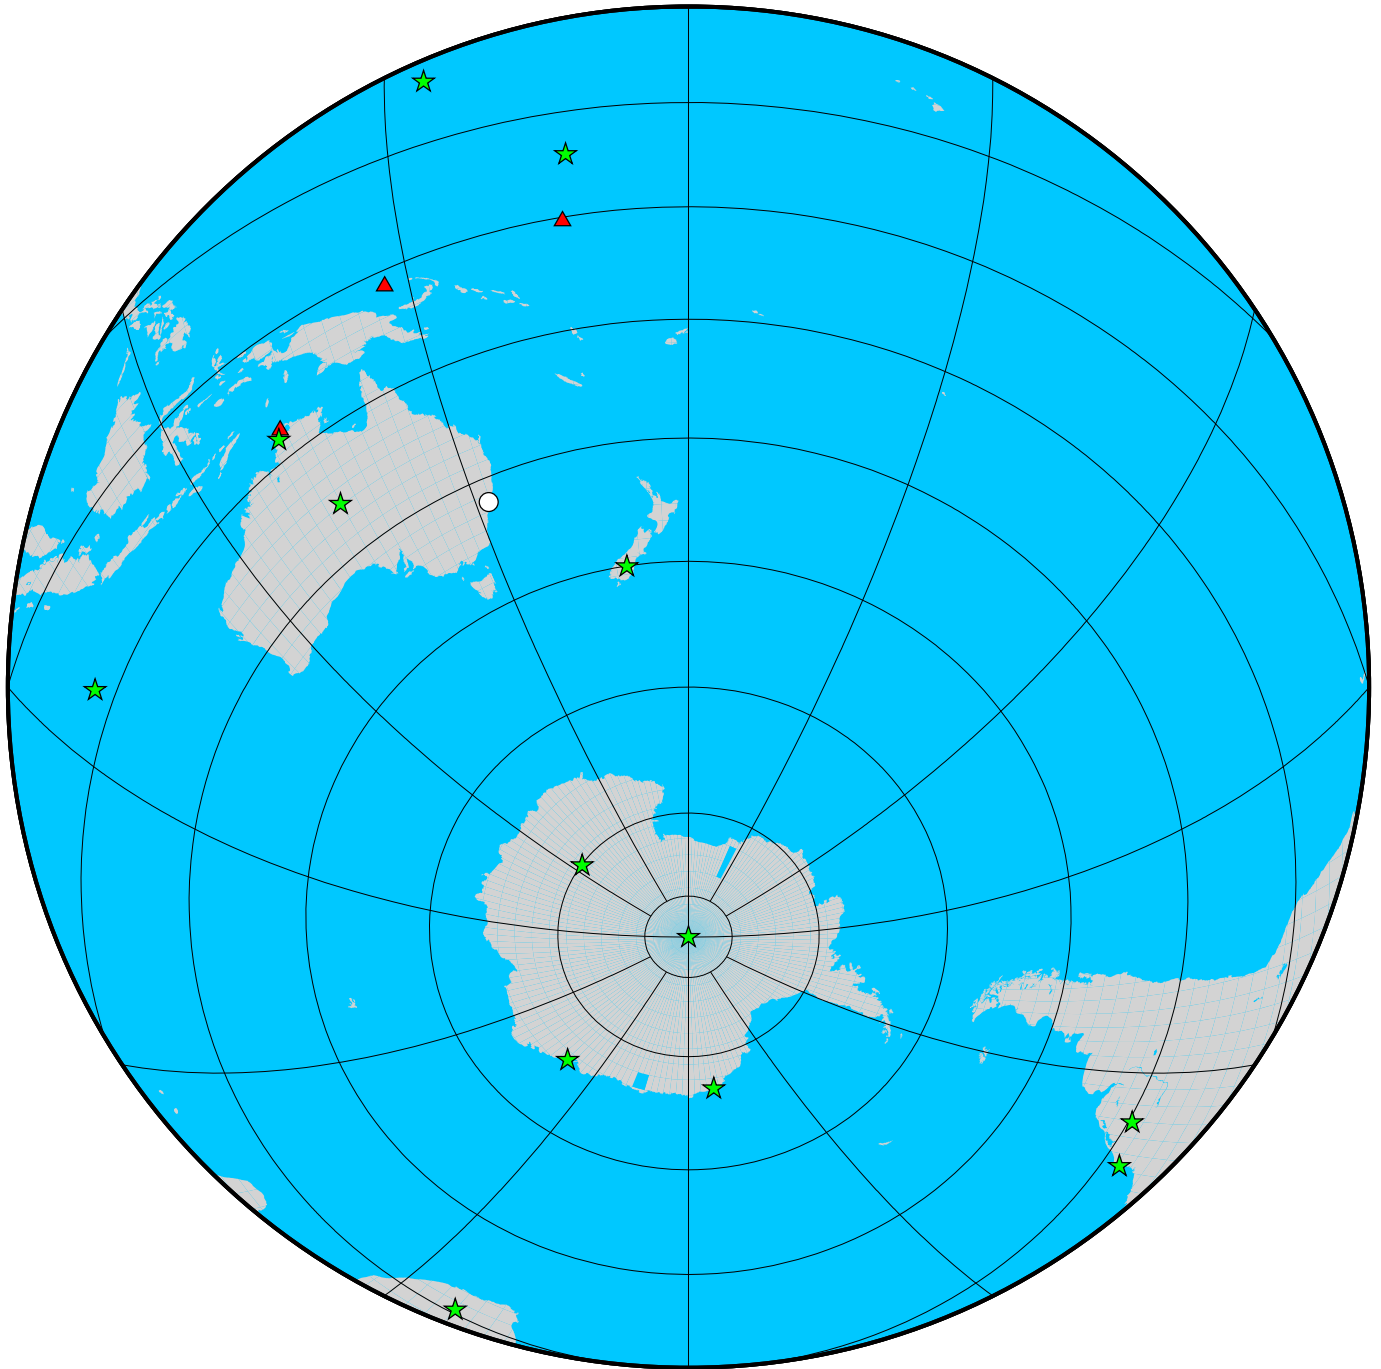

Running, planned, and closed BSRN Stations, May 2017

Stations

- ★ Running
- Inactive
- ▲ Closed
- Candidate

ALFRED-WEGENER-INSTITUT
HELMHOLTZ-ZENTRUM FÜR POLAR-
UND MEERESFORSCHUNG