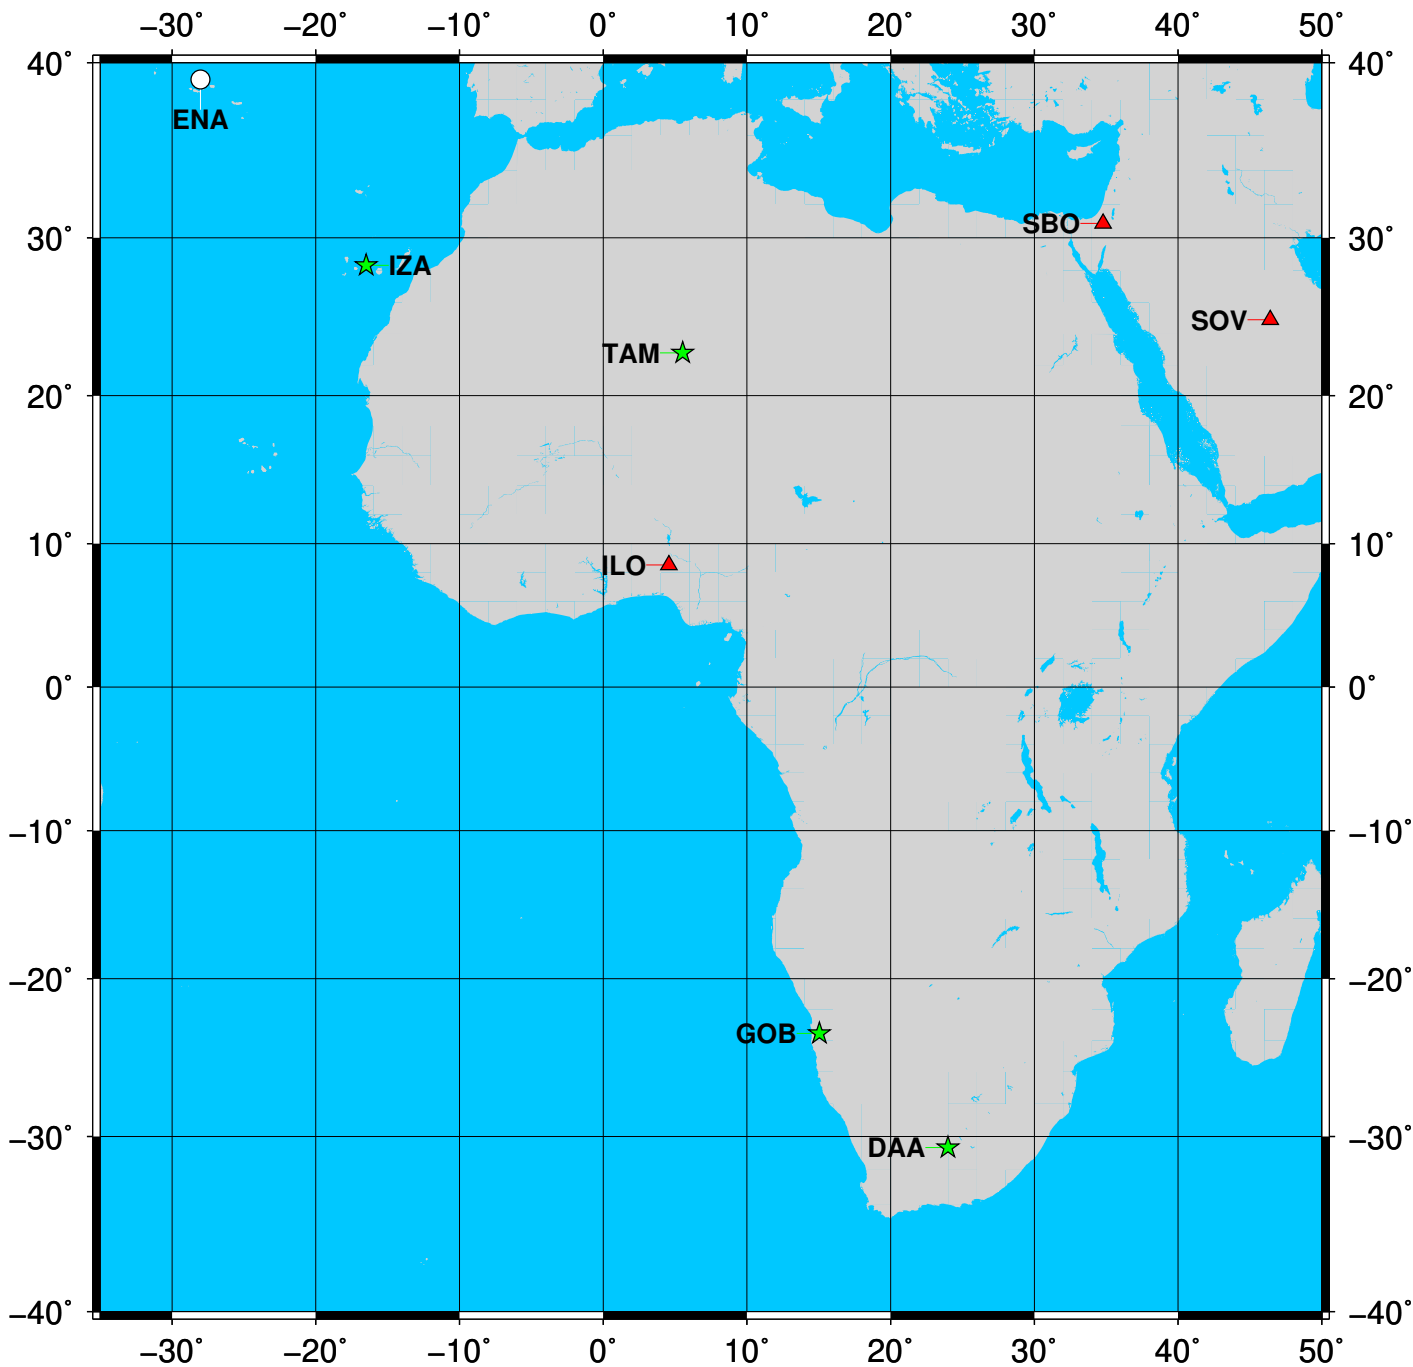

Running, inactive, planned and closed BSRN Stations, December 2018

Stations

- ★ Running
- Inactive
- ▲ Closed
- Candidate

ALFRED-WEGENER-INSTITUT
HELMHOLTZ-ZENTRUM FÜR POLAR-
UND MEERESFORSCHUNG