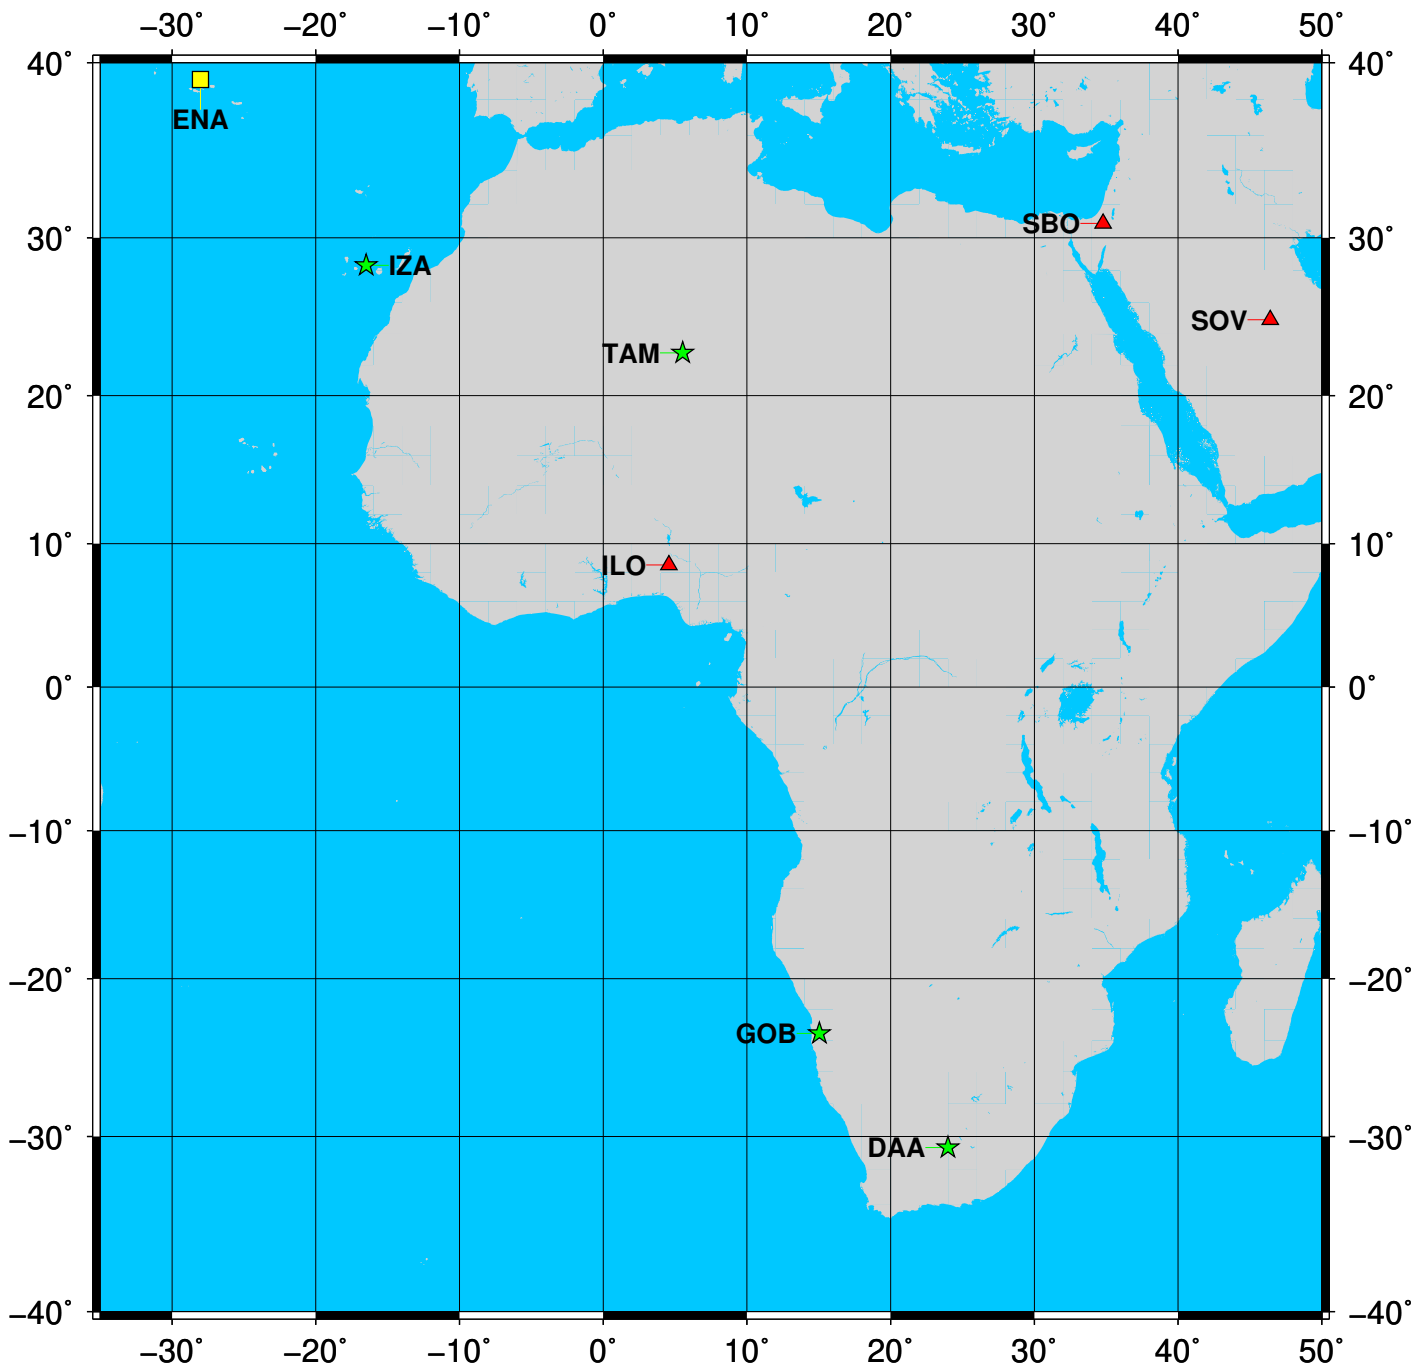

Running, inactive, planned and closed BSRN Stations, December 2022

Stations

- ★ Running
- Inactive
- ▲ Closed
- Candidate

ALFRED-WEGENER-INSTITUT
HELMHOLTZ-ZENTRUM FÜR POLAR-
UND MEERESFORSCHUNG