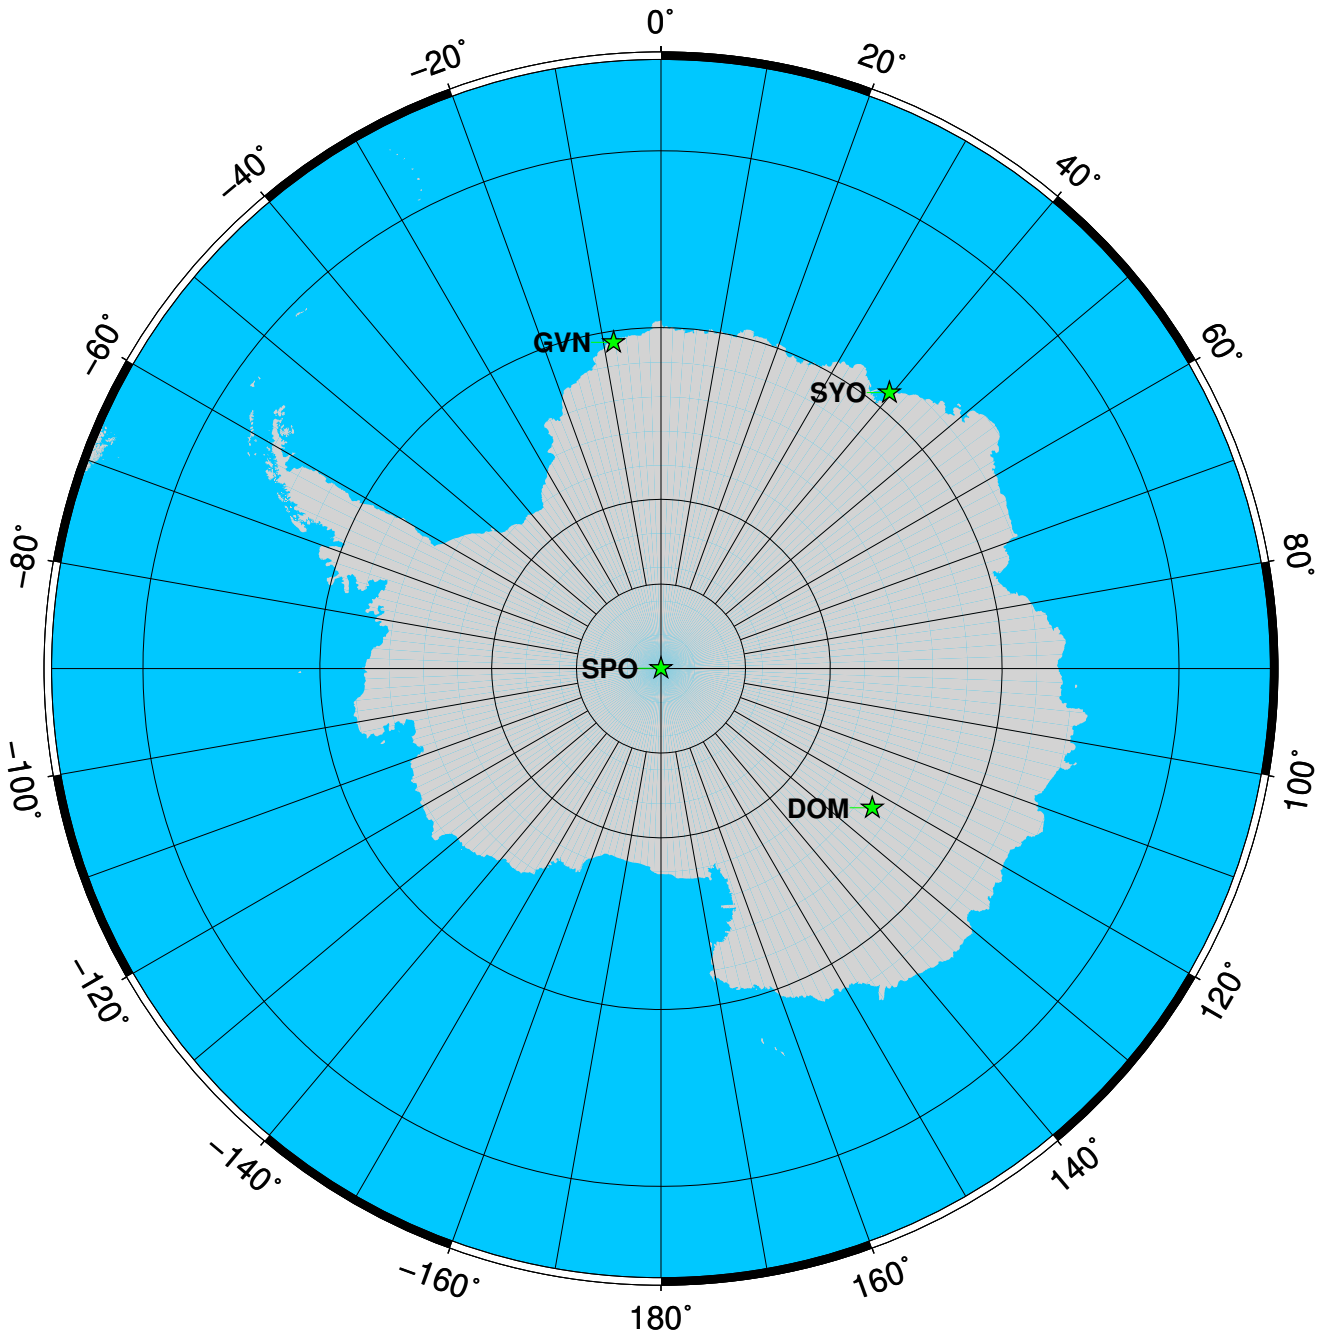

Running, inactive, planned and closed BSRN Stations, December 2018

Stations

- ★ Running
- Inactive
- ▲ Closed
- Candidate

ALFRED-WEGENER-INSTITUT
HELMHOLTZ-ZENTRUM FÜR POLAR-
UND MEERESFORSCHUNG