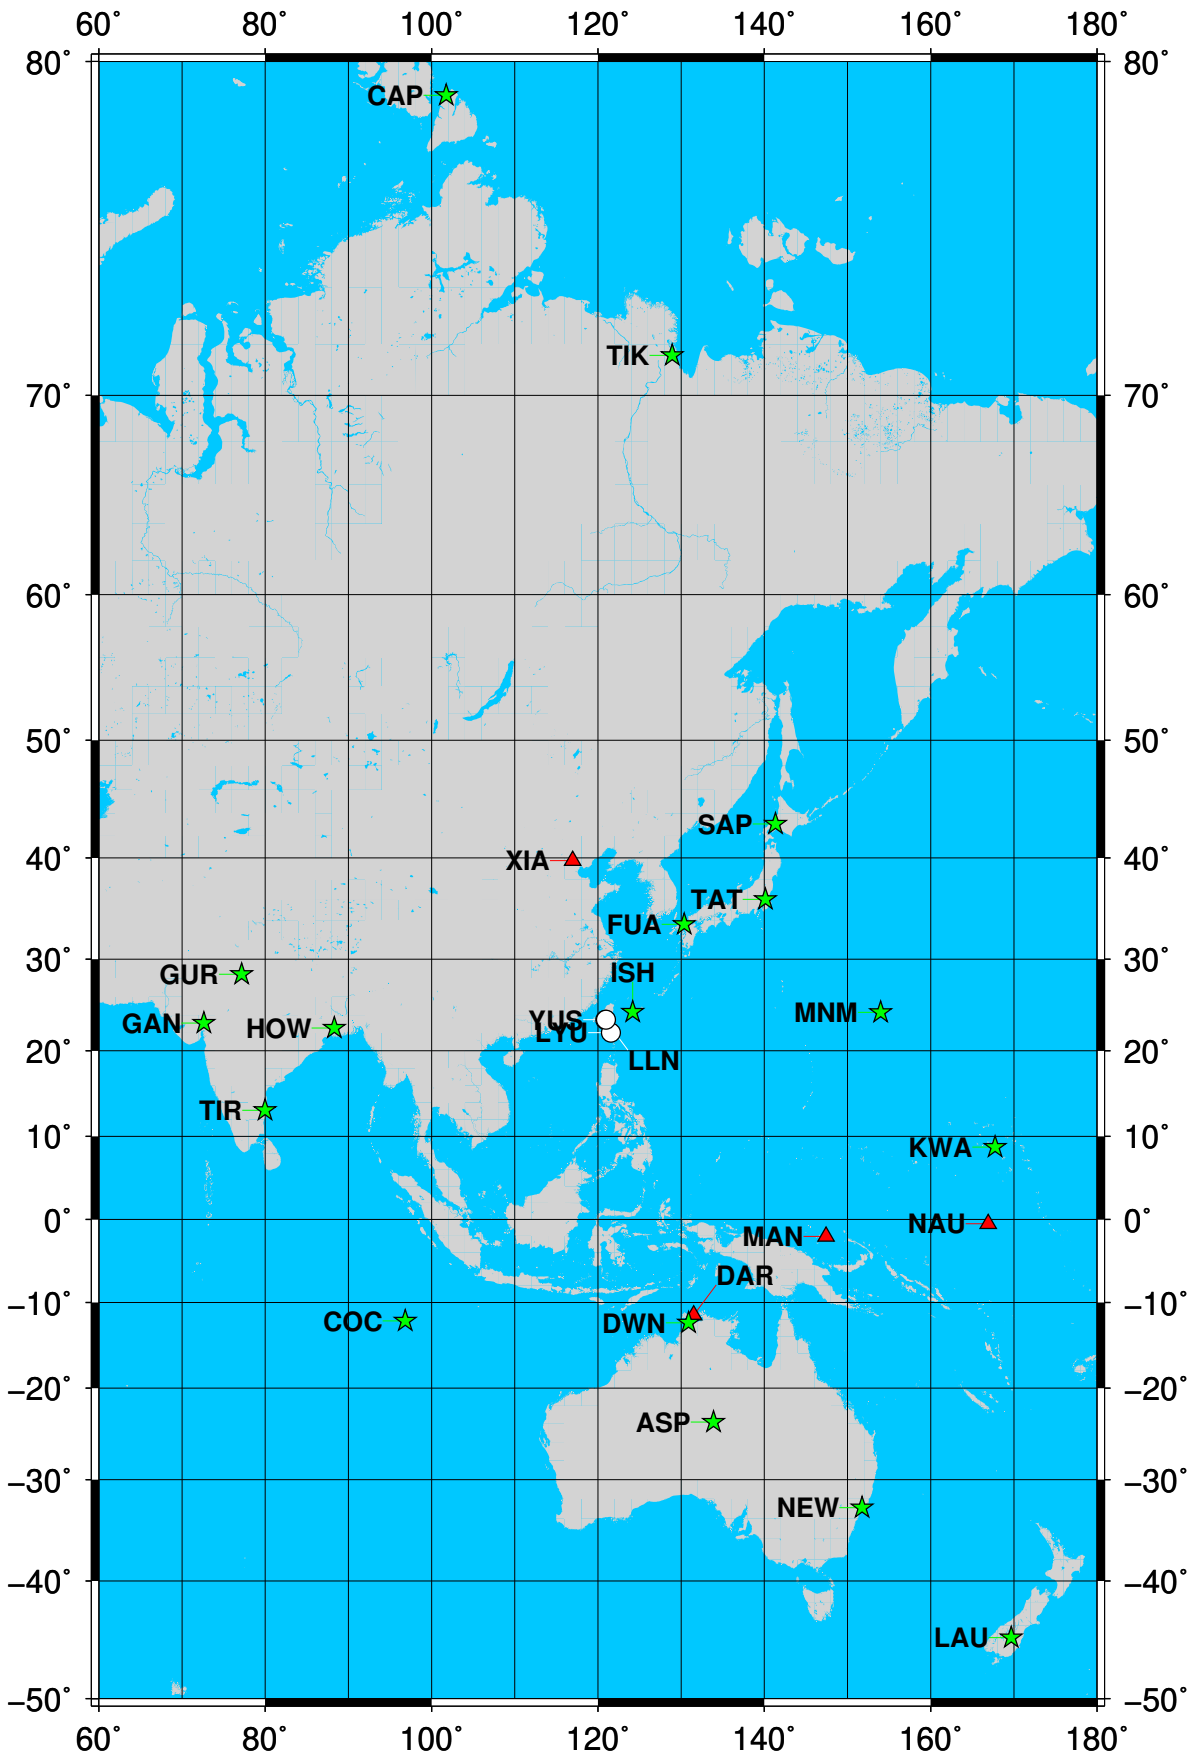

Running, inactive, planned and closed BSRN Stations, December 2018

Stations

- ★ Running
- Inactive
- ▲ Closed
- Candidate