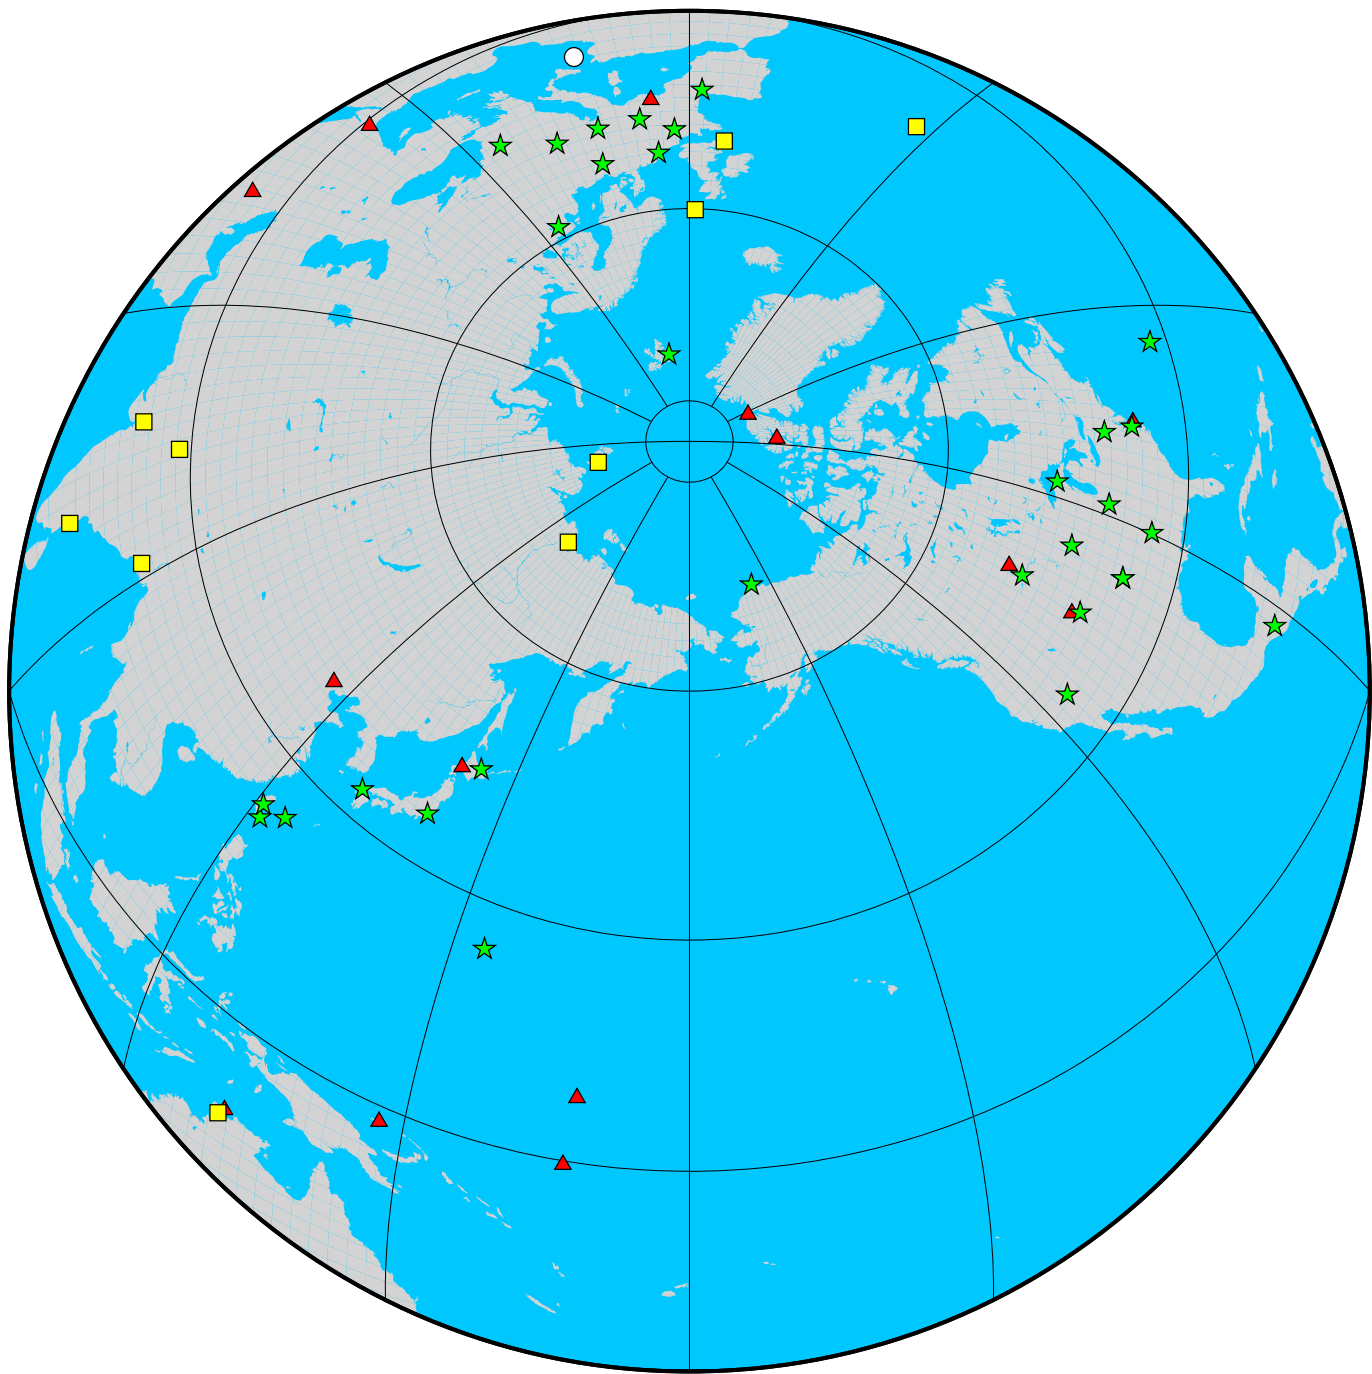

Running, inactive, planned and closed BSRN Stations, May 2024

Stations

- ★ Running
- Inactive
- ▲ Closed
- Candidate

ALFRED-WEGENER-INSTITUT
HELMHOLTZ-ZENTRUM FÜR POLAR-
UND MEERESFORSCHUNG