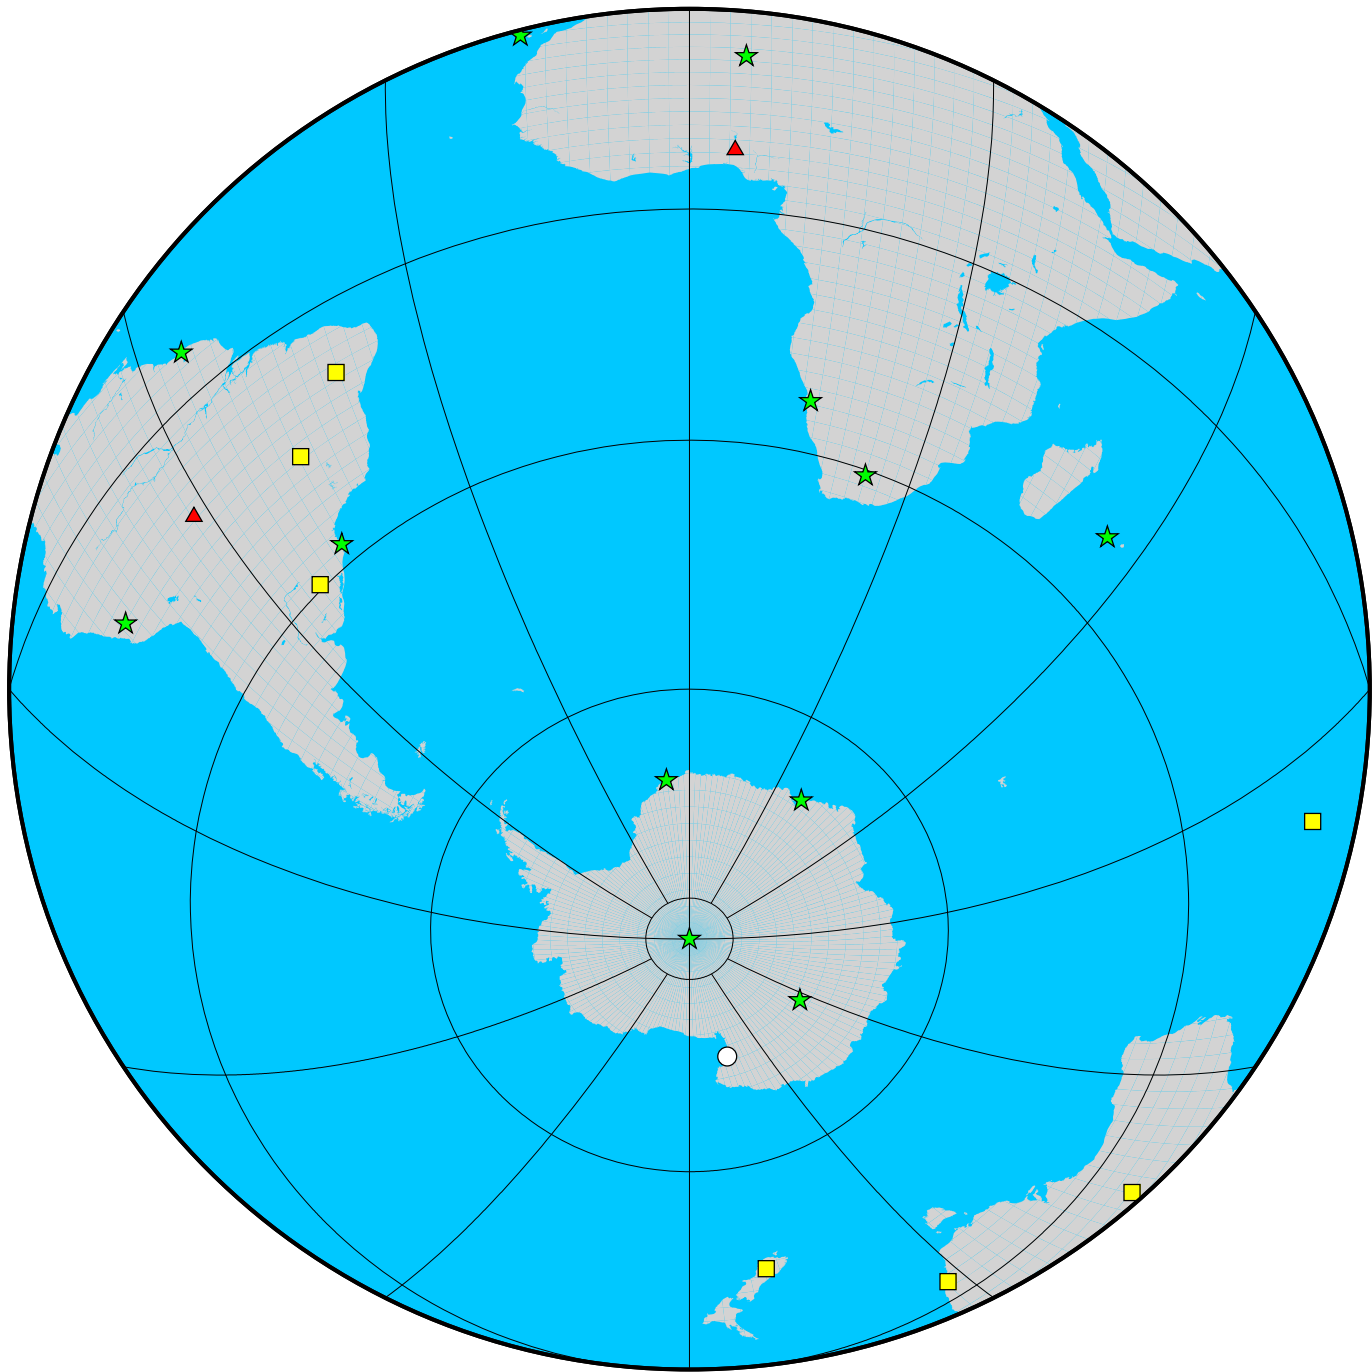

Running, inactive, planned and closed BSRN Stations, May 2024

Stations

- ★ Running
- Inactive
- ▲ Closed
- Candidate

ALFRED-WEGENER-INSTITUT
HELMHOLTZ-ZENTRUM FÜR POLAR-
UND MEERESFORSCHUNG