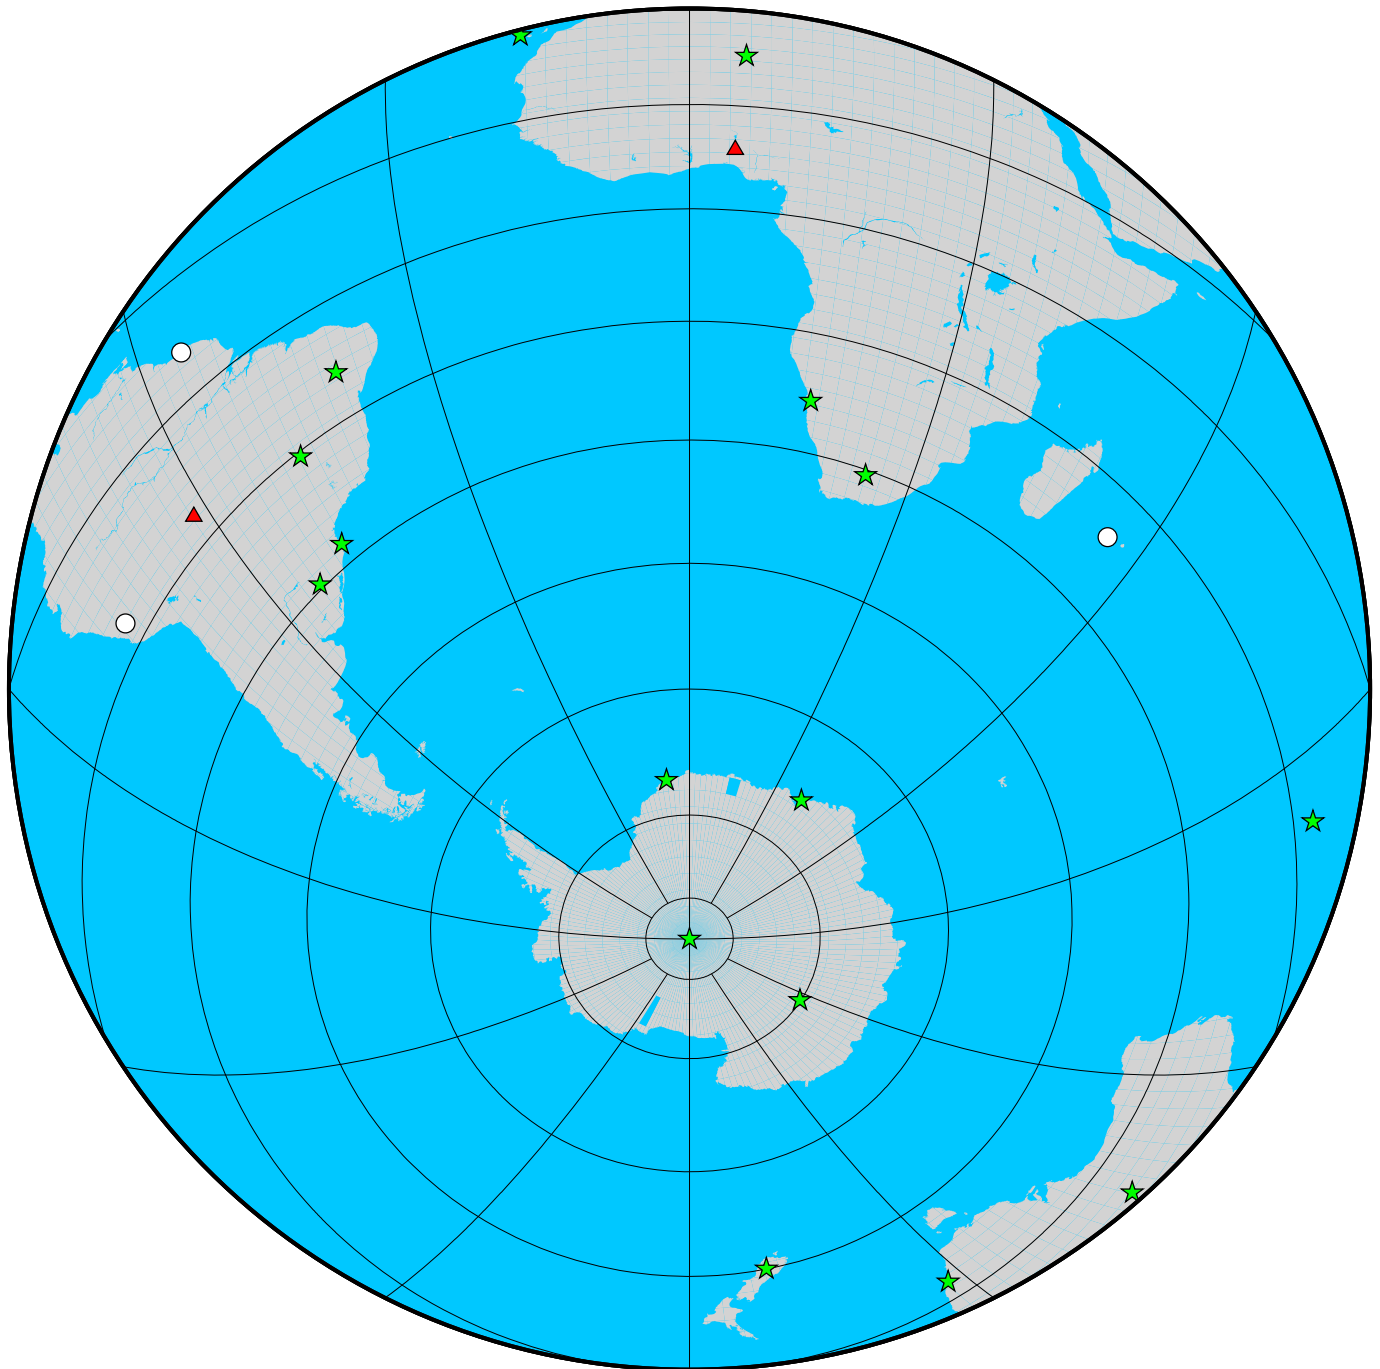

# Running, inactive, planned and closed BSRN Stations, December 2018

## Stations

- ★ Running
- Inactive
- ▲ Closed
- Candidate

ALFRED-WEGENER-INSTITUT  
HELMHOLTZ-ZENTRUM FÜR POLAR-  
UND MEERESFORSCHUNG