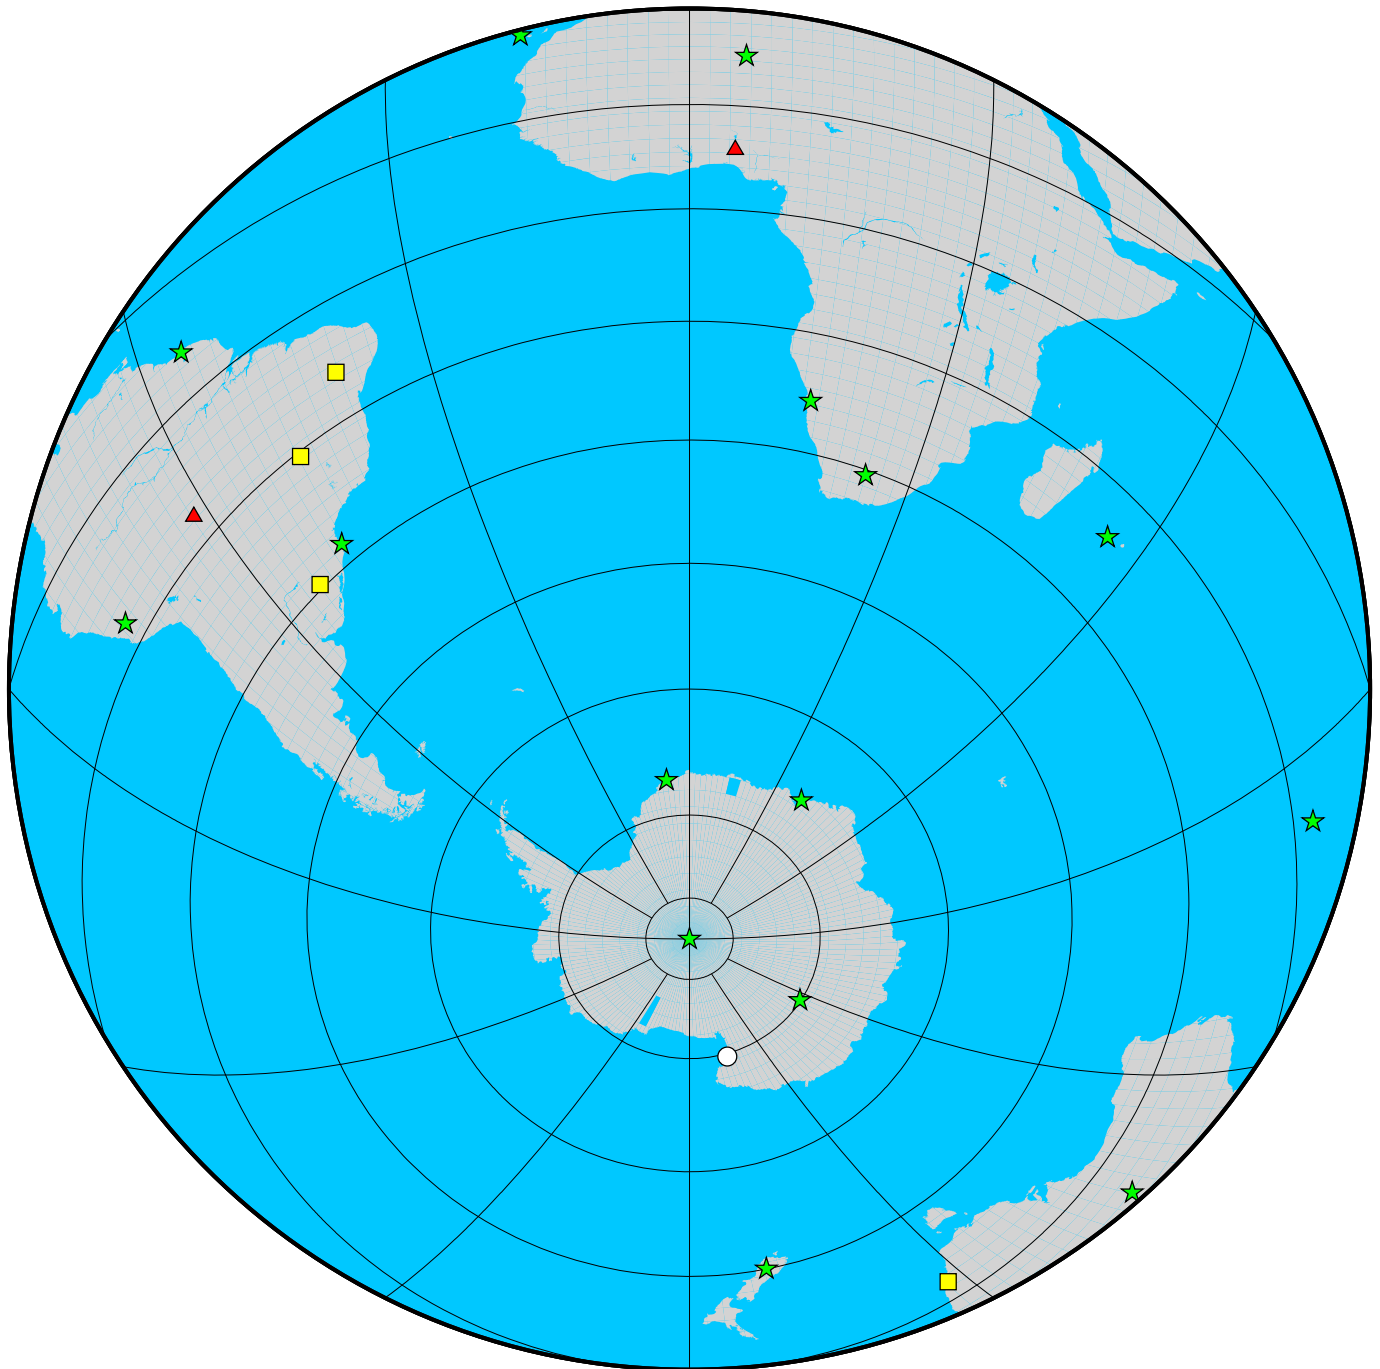

Running, inactive, planned and closed BSRN Stations, December 2022

Stations

- ★ Running
- Inactive
- ▲ Closed
- Candidate

ALFRED-WEGENER-INSTITUT
HELMHOLTZ-ZENTRUM FÜR POLAR-
UND MEERESFORSCHUNG