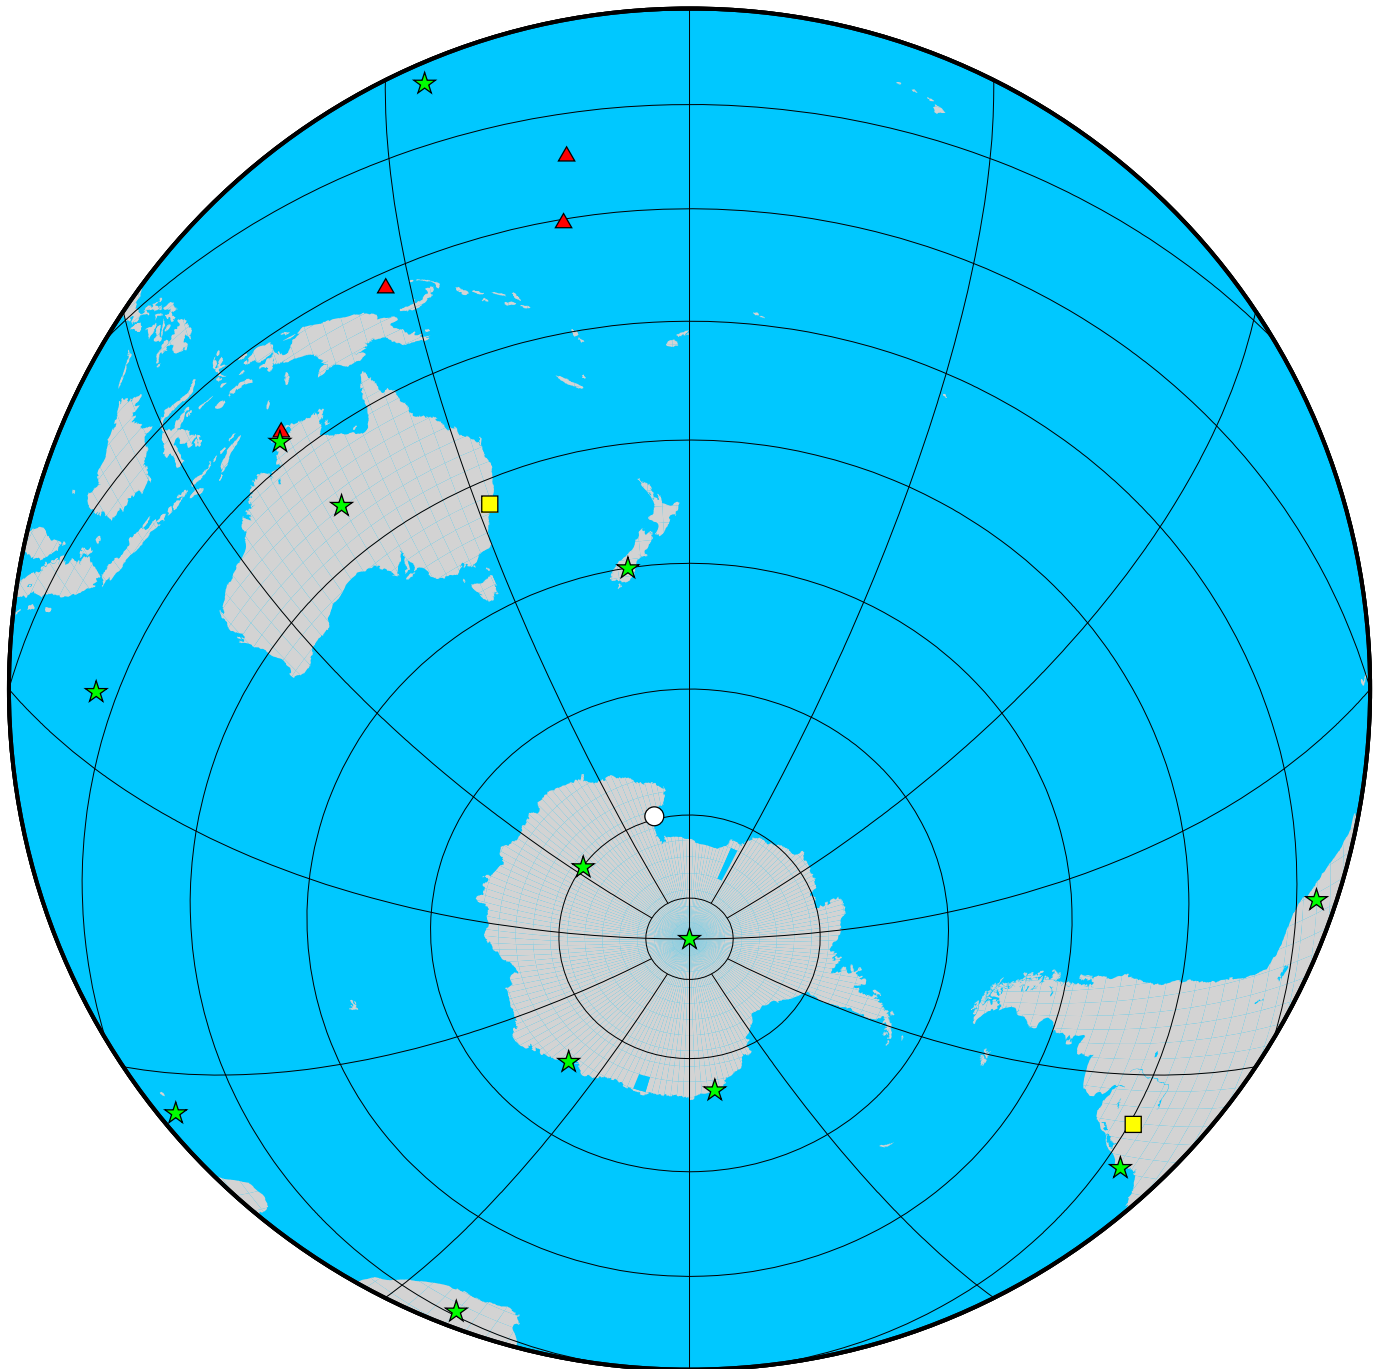

# Running, inactive, planned and closed BSRN Stations, December 2022

## Stations

- ★ Running
- Inactive
- ▲ Closed
- Candidate

ALFRED-WEGENER-INSTITUT  
HELMHOLTZ-ZENTRUM FÜR POLAR-  
UND MEERESFORSCHUNG