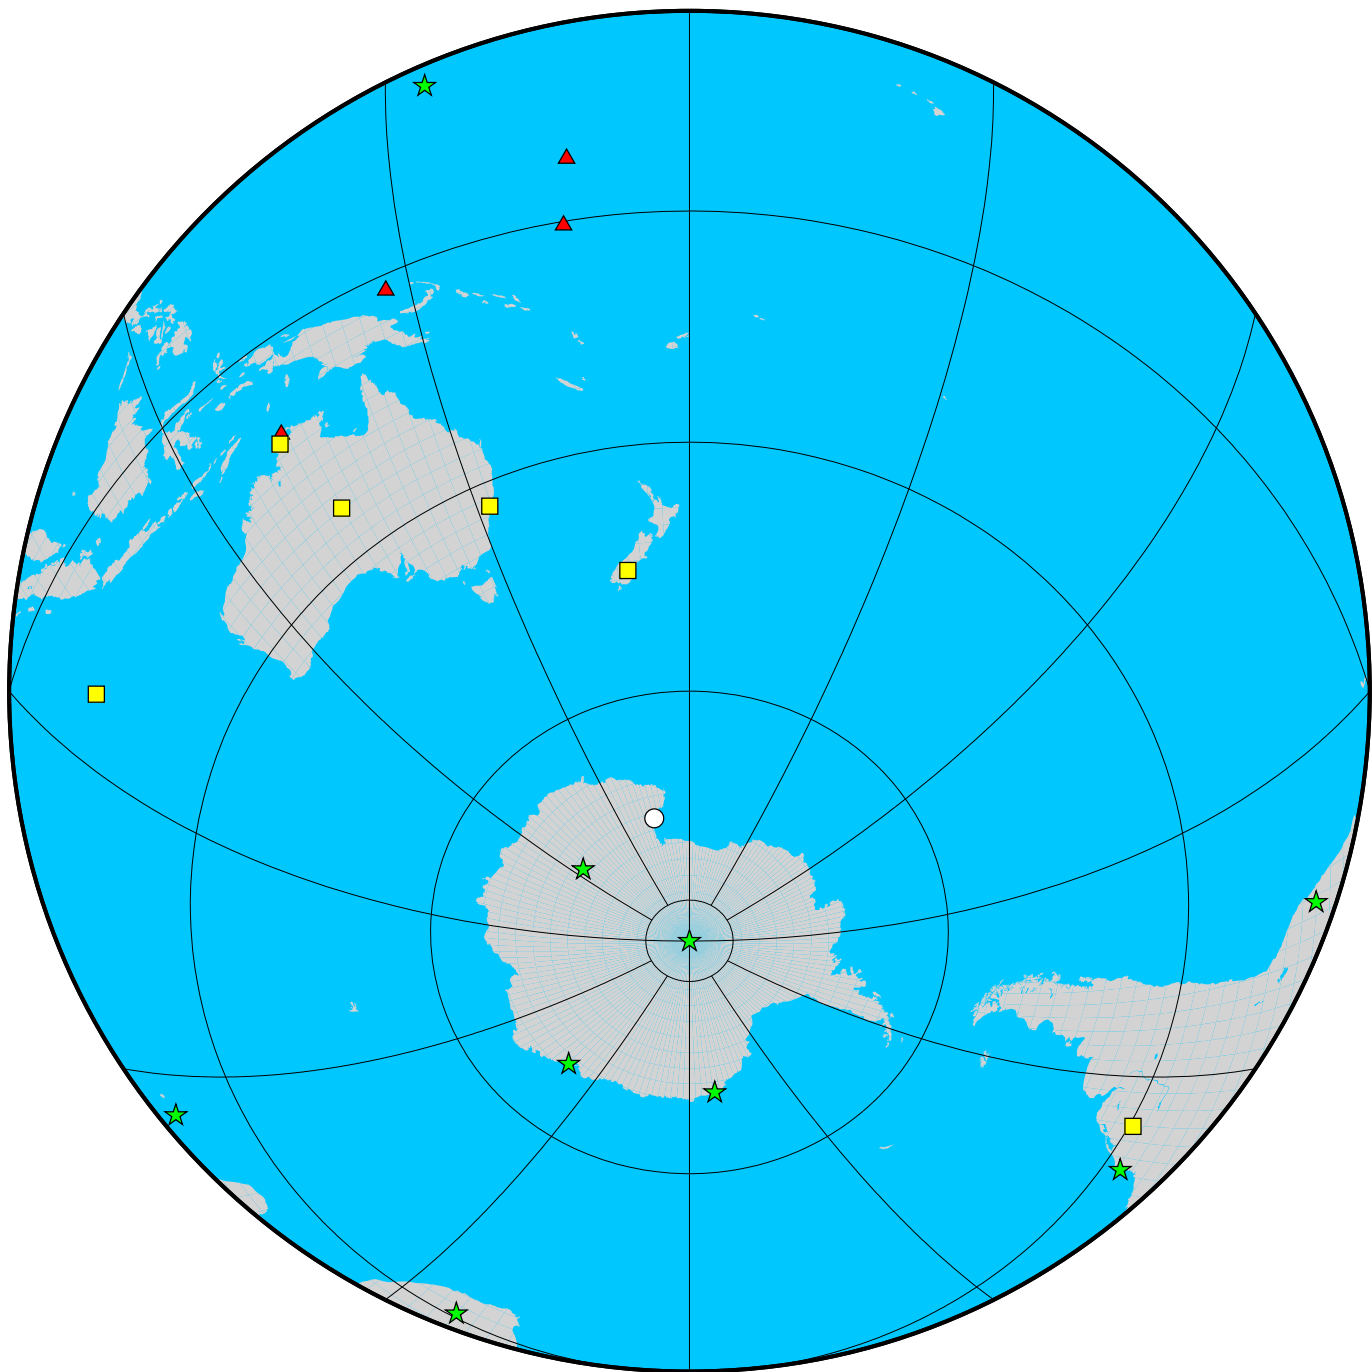

Running, inactive, planned and closed BSRN Stations, May 2024

Stations

- ★ Running
- Inactive
- ▲ Closed
- Candidate

ALFRED-WEGENER-INSTITUT
HELMHOLTZ-ZENTRUM FÜR POLAR-
UND MEERESFORSCHUNG